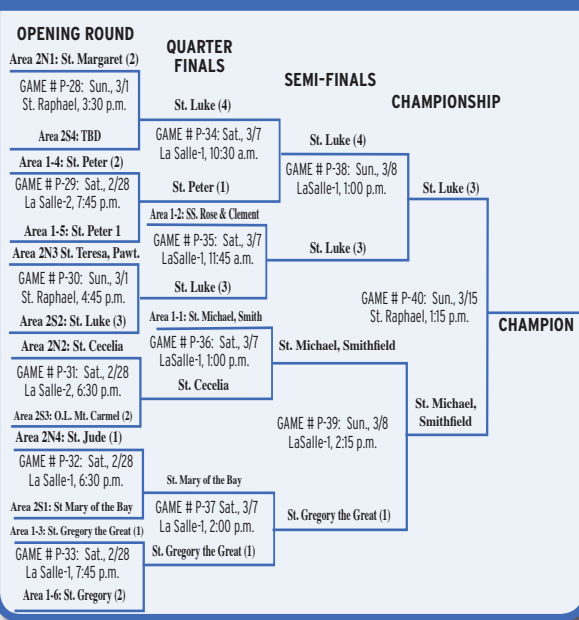

PARISH BOYS GRAMMAR A1