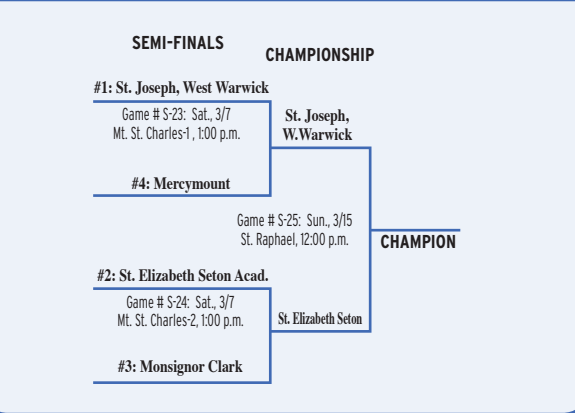

PARISH BOYS GRAMMAR OPEN

SCHOOL BOYS GRAMMAR A1

SCHOOL BOYS GRAMMAR A2

SCHOOL BOYS GRAMMAR OPEN

Bishop Hendricken
2615 Warwick Ave.
Warwick, RI 02889

La Salle Academy
612 Academy Ave.
Providence, RI

Mount St Charles Academy
800 Logee St.
Woonsocket, RI 02895