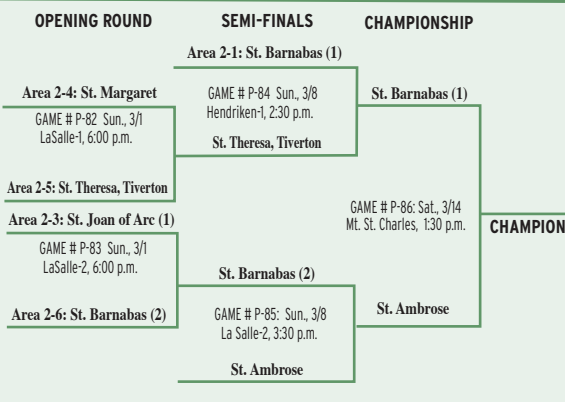

PARISH BOYS CADET A1