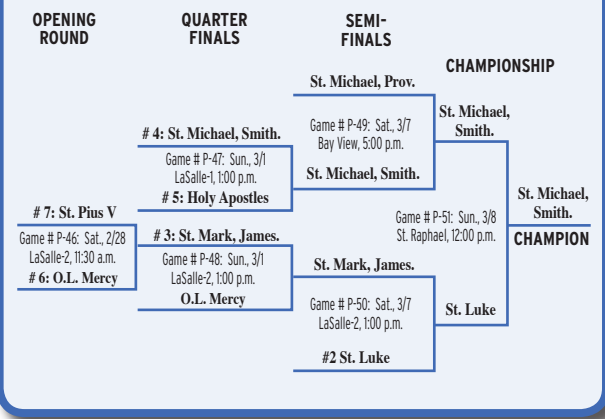

PARISH BOYS GRAMMAR OPEN

SCHOOL BOYS GRAMMAR A1

SCHOOL BOYS GRAMMAR A2

SCHOOL BOYS GRAMMAR OPEN

Bishop Hendricken
2615 Warwick Ave.
Warwick, RI 02889

La Salle Academy
612 Academy Ave.
Providence, RI

Mount St Charles Academy
800 Logee St.
Woonsocket, RI 02895