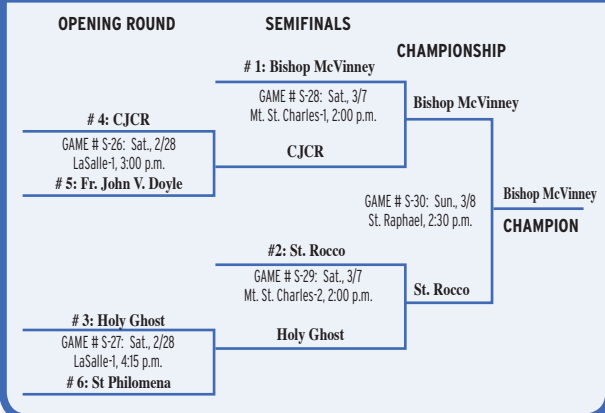

PARISH BOYS GRAMMAR OPEN

SCHOOL BOYS GRAMMAR A1

SCHOOL BOYS GRAMMAR A2

SCHOOL BOYS GRAMMAR OPEN

Bishop Hendricken
2615 Warwick Ave.
Warwick, RI 02889

La Salle Academy
612 Academy Ave.
Providence, RI

Mount St Charles Academy
800 Logee St.
Woonsocket, RI 02895

St. Lawrence
622 Woonasquatucket Ave.
North Providence

St. Mary
Bay View Academy
3070 Pawtucket Ave.
Riverside

St. Raphael Academy
122 Walcott St.
Pawtucket