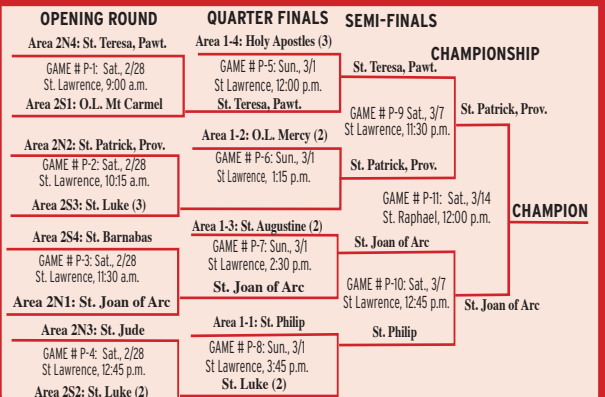

PARISH BOYS MIDGET A2