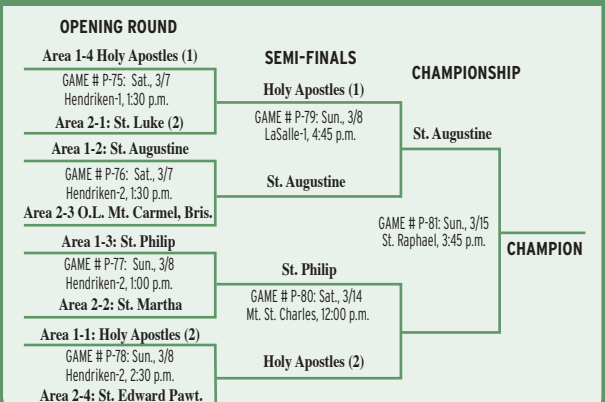

PARISH BOYS CADET A2