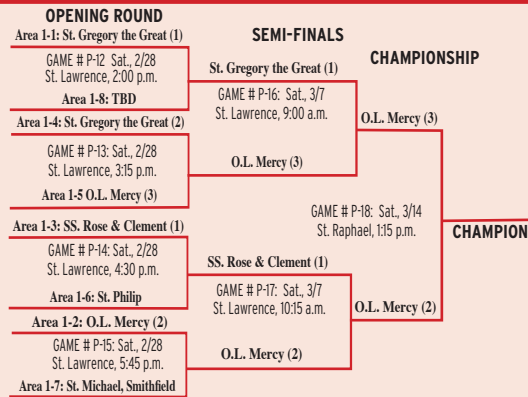

2009 TOURNAMENT PARISH & SCHOOL BOYS

PARISH BOYS MIDGET A1