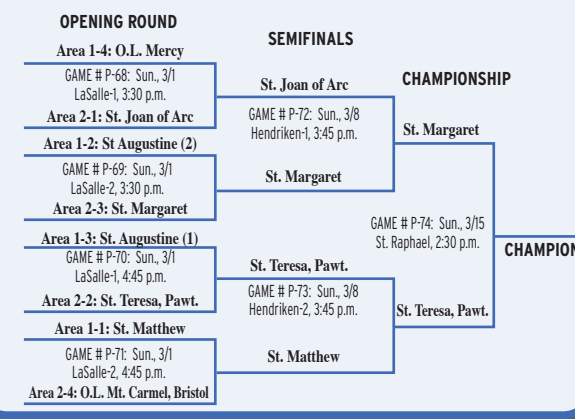

PARISH BOYS GRAMMAR OPEN

SCHOOL BOYS GRAMMAR A1

SCHOOL BOYS GRAMMAR A2

SCHOOL BOYS GRAMMAR OPEN

Bishop Hendricken
2615 Warwick Ave.
Warwick, RI 02889

La Salle Academy
612 Academy Ave.
Providence, RI

Mount St Charles Academy
800 Logee St.
Woonsocket, RI 02895