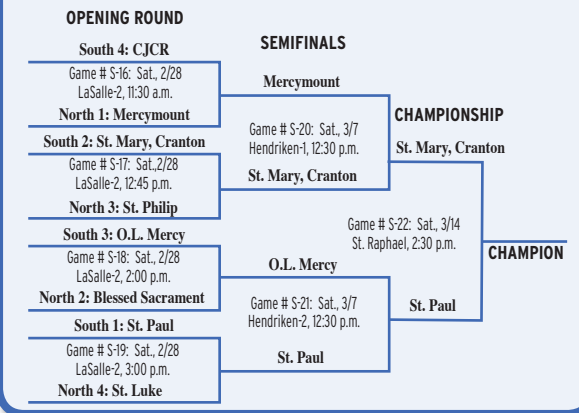

PARISH BOYS GRAMMAR OPEN

SCHOOL BOYS GRAMMAR A1

SCHOOL BOYS GRAMMAR A2

SCHOOL BOYS GRAMMAR OPEN

Bishop Hendricken
2615 Warwick Ave.
Warwick, RI 02889

La Salle Academy
612 Academy Ave.
Providence, RI

Mount St Charles Academy
800 Logee St.
Woonsocket, RI 02895

St. Lawrence
622 Woonasquatucket Ave.
North Providence

St. Mary
Bay View Academy
3070 Pawtucket Ave.
Riverside

St. Raphael Academy
122 Walcott St.
Pawtucket